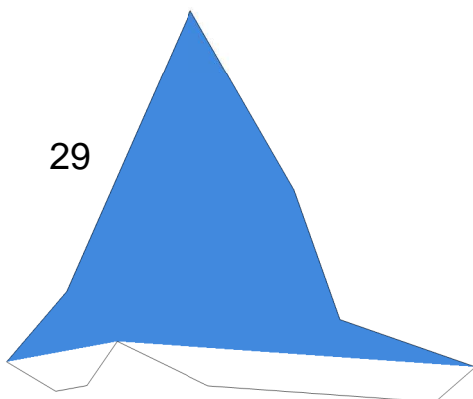

# Empoleon

by Brandon  
Build by Lyrin

**PAPER POKÉS**  
*www.pokemonpapercraft.net*

9

27

8

11

10