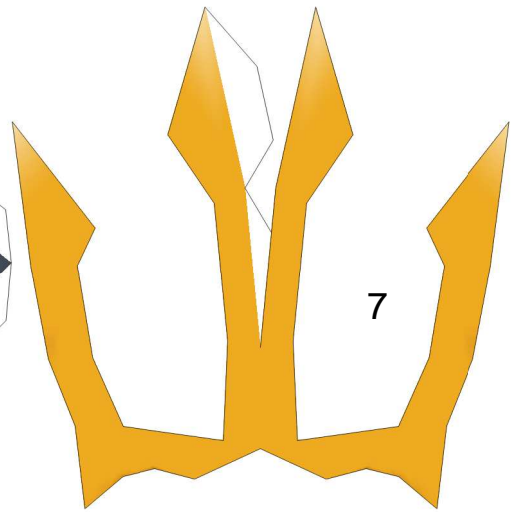

# Empoleon

by Brandon  
Build by Lyrin

**PAPER POKÉS**  
*www.pokemonpapercraft.net*

9

27

8

11

10